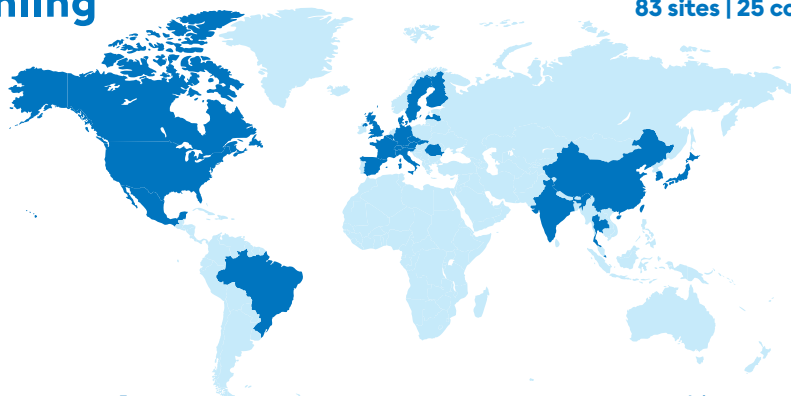

## Number of Employees by year

## Röchling

83 sites | 25 countries

### America

**Brazil**  
Itupeva  
Jundiáí

**USA**  
Akron, OH  
Cleveland, OH  
Dallas, NC  
Denver, PA  
Duncan, SC  
Kimberly, WI  
Mount Pleasant, PA  
Ontario, CA  
Rochester, NY  
Troy, MI

**Canada**  
Orangeville, ON

### Asia

**China**  
Changchun  
Chongqing  
Chuzhou  
Hefei  
Kunshan  
Shenyang  
Suzhou

**India**  
Bangalore  
Mumbai  
Pune  
Vadodara

**Japan**  
Tokyo  
Yokohama

**Singapore**  
Singapore

**South Korea**  
Asan  
Hwasong-si