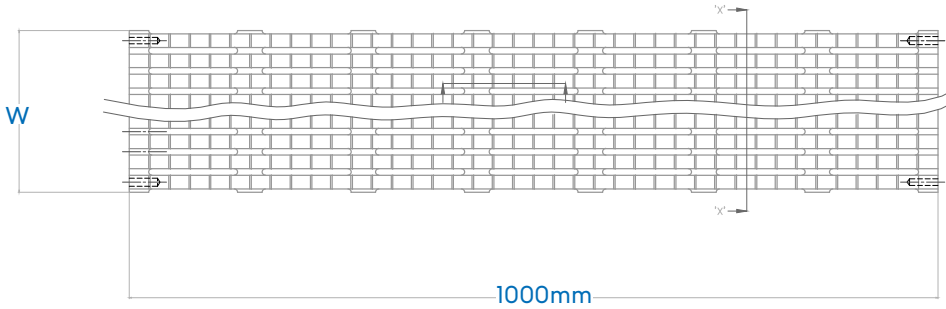

Product range

- Standard colours: black, white
- Special orders available in a wide range of colours, subject to minimum order quantity
- Straight and flexible lengths, supplied in 1mtr sections
- 90° corners
- Widths from 100mm up to 400mm
- Thickness from 10mm up to 40mm

Pool channel grating enquiry form

Please fill in your contact details and required sizes

Name:

Telephone:

Company:

Email:

Straight

Width: mm
 Thickness: mm
 No of lengths: x 1mtr
 Colour: black
 white
 special

Flexible

Width: mm
 Thickness: mm
 No of lengths: x 1mtr
 Colour: black
 white
 special

90° corner

Width: mm
 Thickness: mm
 Qty:
 Colour: black
 white
 special

Please complete and return to sales@roechling-plastics.co.uk for a quotation.