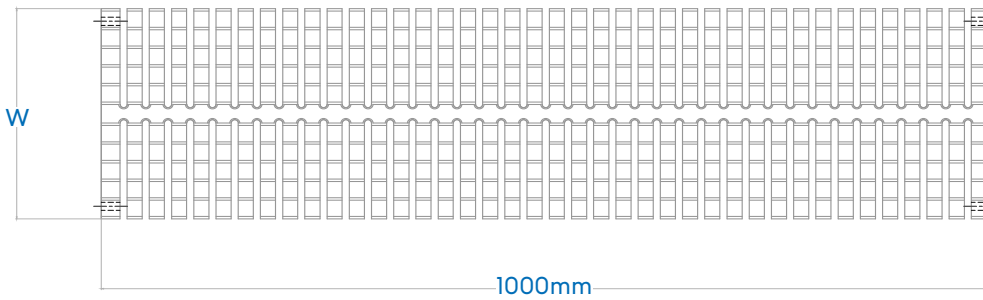

Product range

- Standard colours: black, white
- Special orders available in a wide range of colours, subject to minimum order quantity
- Straight and flexible lengths, supplied in 1mtr sections
- 90° corners
- Widths from 100mm up to 400mm
- Thickness from 10mm up to 40mm

Pool channel grating enquiry form

Please fill in your contact details and required sizes

Name:

Telephone:

Company:

Email:

Straight

Width: mm
 Thickness: mm
 No of lengths: x 1mtr
 Colour: black
 white
 special

Flexible

Width: mm
 Thickness: mm
 No of lengths: x 1mtr
 Colour: black
 white
 special

90° corner

Width: mm
 Thickness: mm
 Qty:
 Colour: black
 white
 special

Please complete and return to sales@roechling-plastics.co.uk for a quotation.