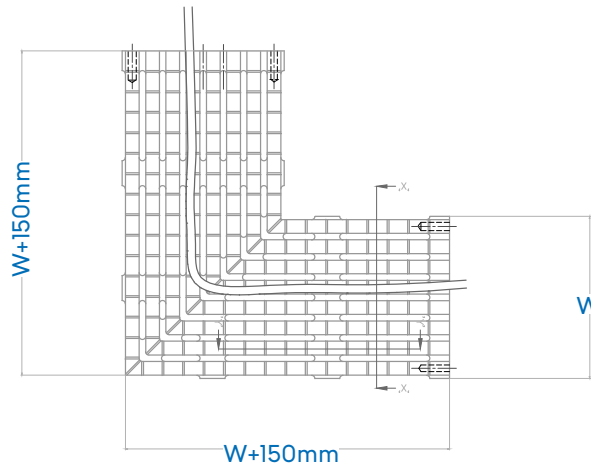

Product range

- Standard colours: black, white
- Special orders available in a wide range of colours, subject to minimum order quantity
- Straight and flexible lengths, supplied in 1mtr sections
- 90° corners
- Widths from 100mm up to 400mm
- Thickness from 10mm up to 40mm

Pool channel grating enquiry form

Please fill in your contact details and required sizes

Name:

Telephone:

Company:

Email:

Straight

Width: mm
 Thickness: mm
 No of lengths: x 1mtr
 Colour: black
 white
 special

Flexible

Width: mm
 Thickness: mm
 No of lengths: x 1mtr
 Colour: black
 white
 special

90° corner

Width: mm
 Thickness: mm
 Qty:
 Colour: black
 white
 special

Please complete and return to sales@roechling-plastics.co.uk for a quotation.